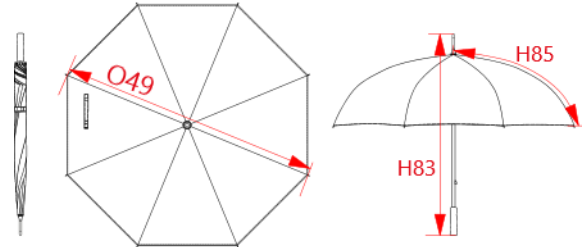

REFERENCE : KI2004

SIZES : U

COMPOSITION :

Main fabric : Polyester 210T - 60 100%polyester
 Main fabric : Polyester 210T - 60 As contrast color, just for 2 panels of the umbrella on some color ways. 100%polyester
 Material 2 : Fiberglass quality For shaft (14mm), ribs and stretchers. 100%fiberglass
 Material 8 : PP quality For tips (x8) and top cap. 100% polypropylene
 Material 6 : PA plastic quality For runner 100%polyamide
 Material 7 : EVA quality For handle. 100%ethylene vinyl acetate

TECHNICAL DETAIL :

Manual opening

ARTICLE WEIGHT :

450 gr/pc

DESCRIPTION		COLORS	PANTONE SERIGRAPHIE
Français : Parapluie tempête		Black	Black
English : Storm umbrella		Black / Orange	Black / 1495C
Nederlands : Storm umbrella		Black / Royal blue	Black / 287C
Deutsch : Grober golf regenschirm		Navy	433C
Español : Paraguas anti-viento		Slate grey	424C
Italiano : Ombrello anti-vento		White	White
Português : Chapéu de chuva de golf grande			

MEASUREMENT							
Description	U						
O49 Diameter of the umbrella	128						
H83 Height of the umbrella's shaft	100						
H85 Length of the umbrella's ribs	73						

PACKING	
Box	20 pcs / box U => L:103,5cm W:18,5cm H:19cm GW:10,2kg NW:9kg